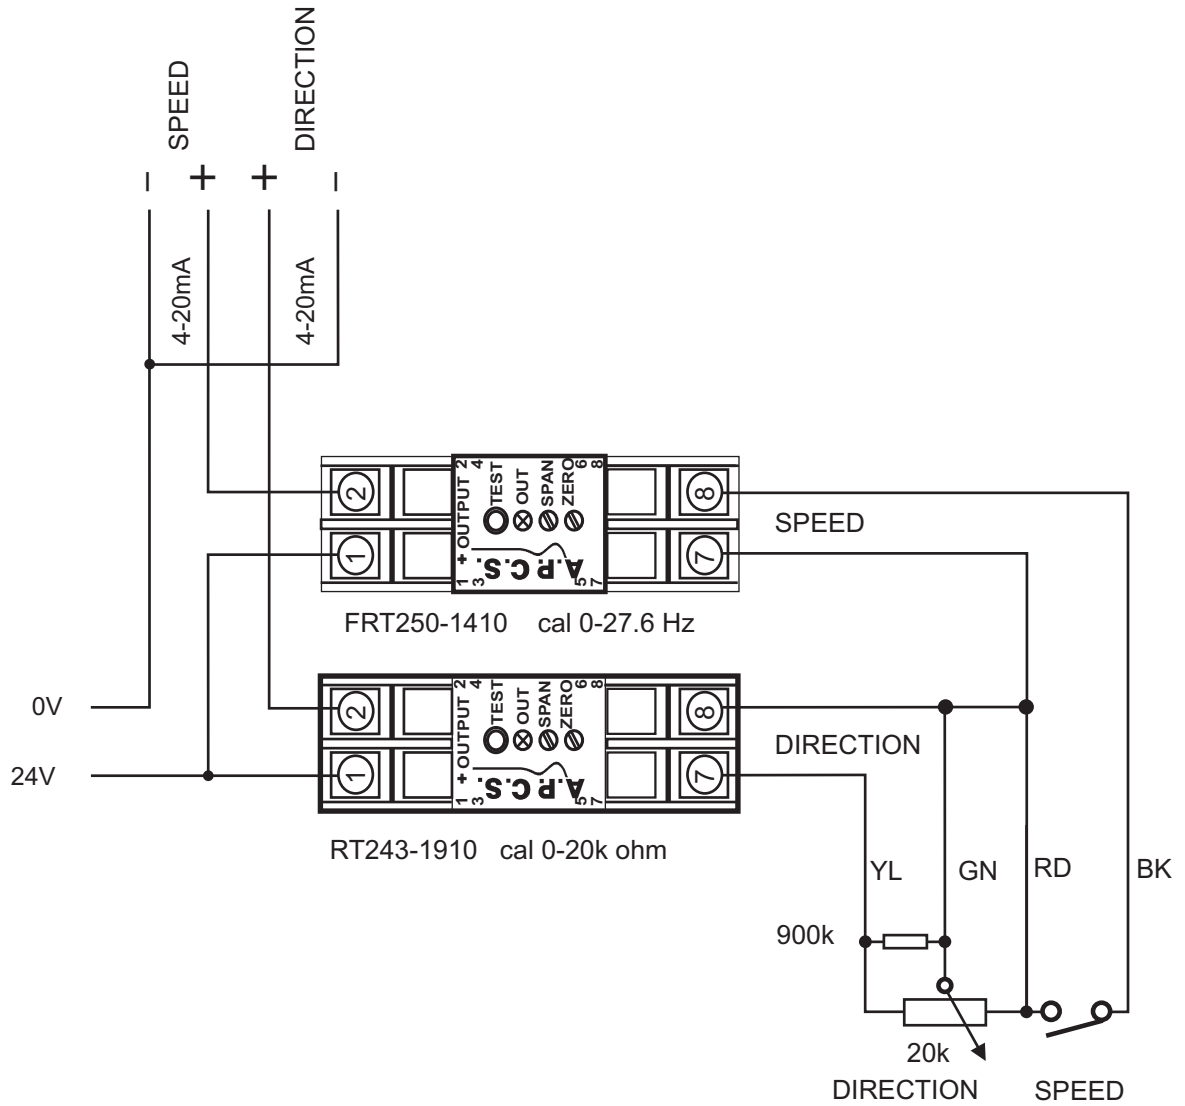

MU7911 - Wind Speed and Direction Masthead Sensor