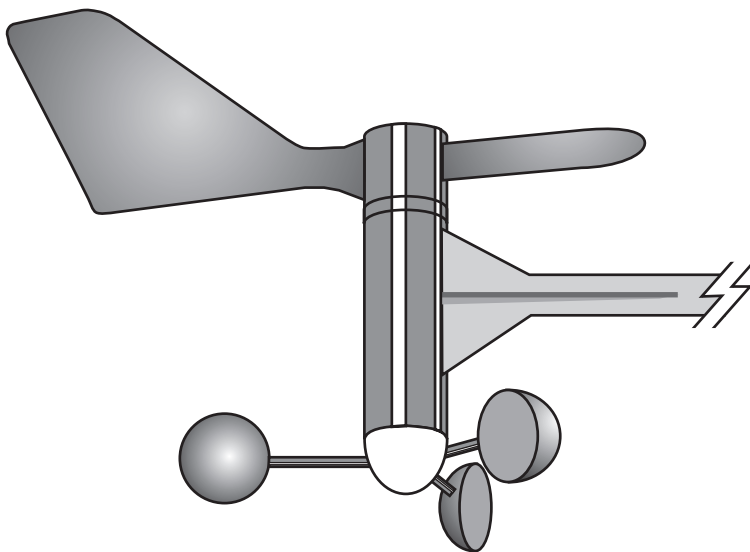

MU7911 - Wind Speed and Direction Masthead Sensor